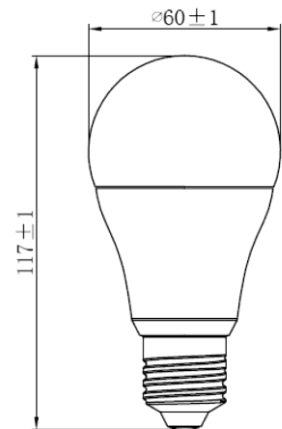

Data Sheet

OREL HOME SMART WIFI LED BULB
9W CCT

605-0001

**APPLICATIONS**

Residential/Hotel/General Purpose

PRODUCT SPECIFICATIONS

Wattage	: 9W
Base	: E27
Lumens	: 810lm
Shape	: A60
IP	: IP20
Features	: Dimmable (through the app), Color Temperature Change
Input Voltage	: AC 220V – 240V
CCT	: 2700K-6500K
RGB	: Not Available
PF	: ≥ 0.5
CRI	: ≥ 80
SDCM	: ≤ 4
Rated Efficacy	: ≥ 85 lm/W
Beam Angle	: 200°
Wireless Technology	: Wi-Fi
Compatible	: iOS 9.0 or above/ Android 6.0 or above
Average Life Time	: 15000h