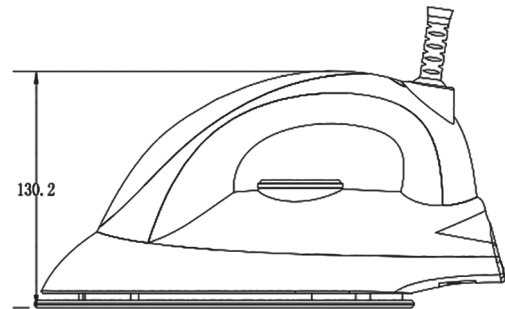

### PRODUCT SPECIFICATIONS

Colour	: Gray
Rated Voltage	: 220-240V a.c.
Rated Frequency	: 50Hz
Rated Wattage	: 1200W
Soleplate Material	: PTFE non-stick
Soleplate Length	: 208.22mm
Cord Length	: 195cm
Weight	: 723.8g
Soft Grip	: Yes
Fabric Option Quantity	: 3
Temperature-Ready Alert	: Light
Intuitive Interface	: Yes
Swivel Cord	: Yes
Warranty Period	: 1 year*