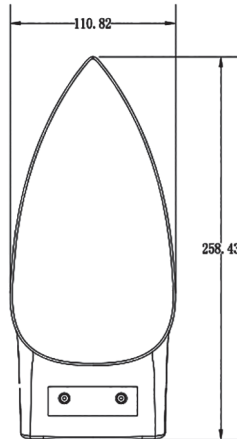

## Data Sheet

1200W Dry Iron

499-0200

### PRODUCT SPECIFICATIONS

Colour	: Gray
Rated Voltage	: 220-240V a.c.
Rated Frequency	: 50Hz
Rated Wattage	: 1200W
Soleplate Material	: PTFE non-stick
Soleplate Length	: 208.22mm
Cord Length	: 195cm
Weight	: 723.8g
Soft Grip	: Yes
Fabric Option Quantity	: 3
Temperature-Ready Alert	: Light
Intuitive Interface	: Yes
Swivel Cord	: Yes
Warranty Period	: 1 year*